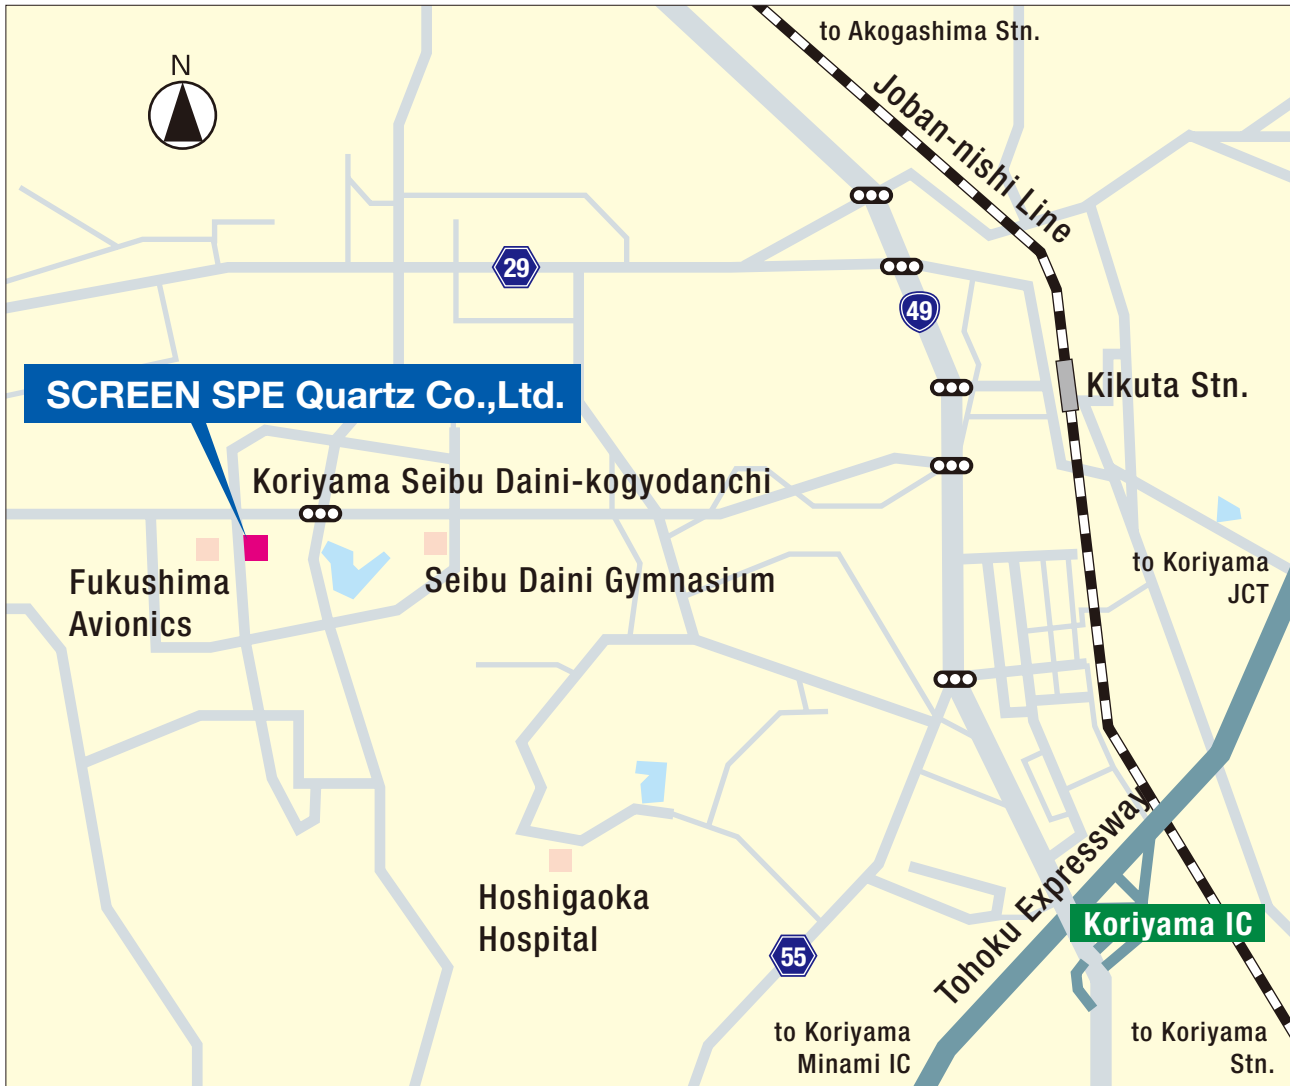

## SCREEN SPE Quartz Co.,Ltd.

### SCREEN SPE Quartz Co.,Ltd.

Koriyama Seibu Daini-kogyodanchi,

1-15-4 Machiikedai, Koriyama -shi, Fukushima 963-0215 Japan

TEL : +81 (24) 963-1711 FAX : +81 (24) 963-1712

#### [Access]

- From Fukushima Airport: 45 min. by taxi
- From JR Kikuta Station: 5 min. by taxi